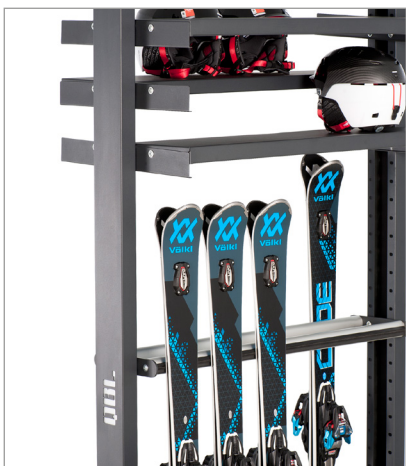

EASY PLUS

Standard

- > **Four product lines**
Different design variants
- > **The frame**
Rigidity and confidence
- > **Grip of skis: 3-point system**
Versatile & super-firm
- > **Galvanized steel and powder coating**
Double protection
- > **Mobile racking system**
Easy and smooth movement
- > **Adjustment systems**
Optimal space arrangement
- > **Functional shelves**
More storage possibilities
- > **Water hood**
Gear keeping and water drainage
- > **Special post with hooks for poles**
Option dedicated to ski depots

Technology

Details

50%

50%

Storage capacities

Length	>	Capacity	Width	Height
1500	>	24 + 18 / 15	500	2420
1800	>	30 + 21 / 18	500	2420
2000	>	32 + 24 / 21	500	2420
2400	>	40 + 30 / 24	500	2420
3000	>	50 + 39 / 30	500	2420
4000	>	64 + 48 / 42	500	2420