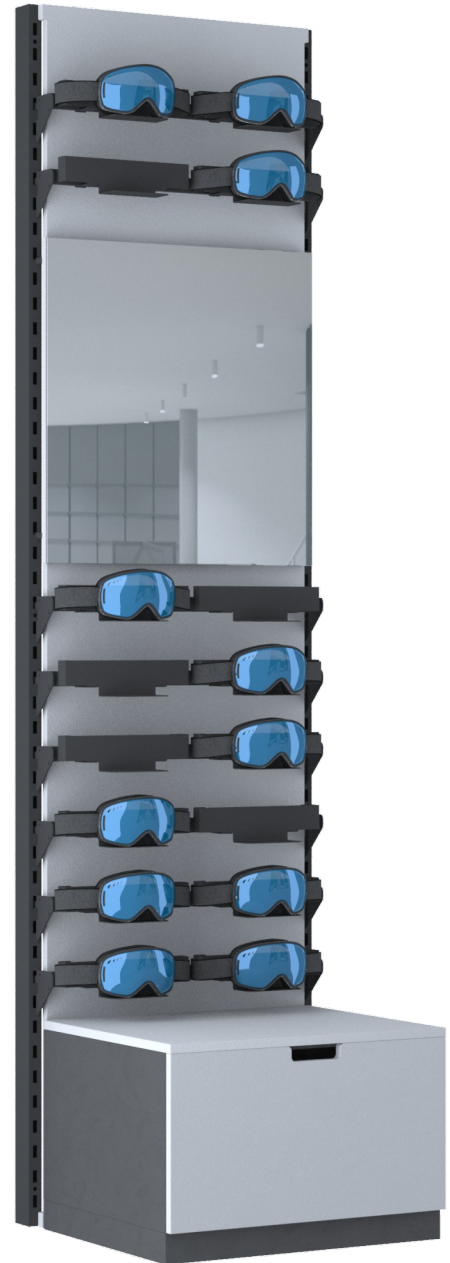

SHOP DISPLAY: GOGGLES

- > **Smart & user-friendly**
Functional construction and easy regulation
- > **Adjustable height of crossbars**
Optimal space arrangement
- > **Adjustable position of arms**
For maximum storage capacity
- > **Wall panel customization**
Made of steel, wood or furniture boards
- > **Thick & Durable**
Components made of powder coated steel
- > **Fixed or free-standing**
Wall fixing system or firm standing supports
- > **Storage drawer**
Additional versatile storage possibilities

Technology

Details

Wall construction post	2
Wall panel	1
Storage drawer	1
Crossbar for arms	8
Goggle holder	16
Mirror	1

Wall panels

white/anthracite grey/wood/furniture board

Dimensions

Width	Depth	Height
622	560	2450