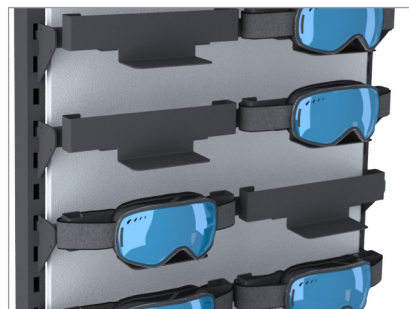

SHOP DISPLAY: GOGGLES

- > **Smart & user-friendly**
Functional construction and easy regulation
- > **Adjustable height of crossbars**
Optimal space arrangement
- > **Adjustable position of arms**
For maximum storage capacity
- > **Wall panel customization**
Made of steel, wood or furniture boards
- > **Thick & Durable**
Components made of powder coated steel
- > **Fixed or free-standing**
Wall fixing system or firm standing supports
- > **Storage drawer**
Additional versatile storage possibilities

Technology

Details

Wall construction post	2
Wall panel	1
Storage drawer	1
Crossbar for arms	8
Goggle holder	16
Mirror	1

Wall panels

white/anthracite grey/wood/furniture board

Dimensions

Width	Depth	Height
622	560	2450