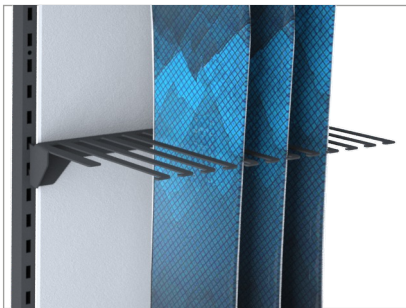

SHOP DISPLAY: SNOWBOARDS

- > **Smart & user-friendly**
Functional construction and easy regulation
- > **Adjustable height of crossbars**
Optimal space arrangement
- > **Adjustable position of arms**
For maximum storage capacity
- > **Wall panel customization**
Made of steel, wood or furniture boards
- > **Thick & Durable**
Components made of powder coated steel
- > **Fixed or free-standing**
Wall fixing system or firm standing supports
- > **Base with rubber surface**
For greater stability of snowboards

Technology

Details

Wall construction post	2
Wall panel	1
Shelves	2
Crossbar for snowboards	1
Snowboard base	1

Wall panels

white/anthracite grey/wood/furniture board

Dimensions

Width	Depth	Height
622	560	2450