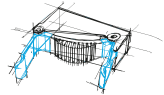

WALL CLIQ SKI HOLDER

- > Grip of skis: CliQ ski holder
Smart & super-functional
- > Adjustment systems
Optimal space arrangement

CliQ The Original
Ski Holder.

Technology

100%

Details

Storage capacities

Length	>	Capacity	Width
1000	>	6	200
1250	>	8	200
1500	>	10	200
1800	>	12	200
2000	>	14	200

mm > pairs of skis